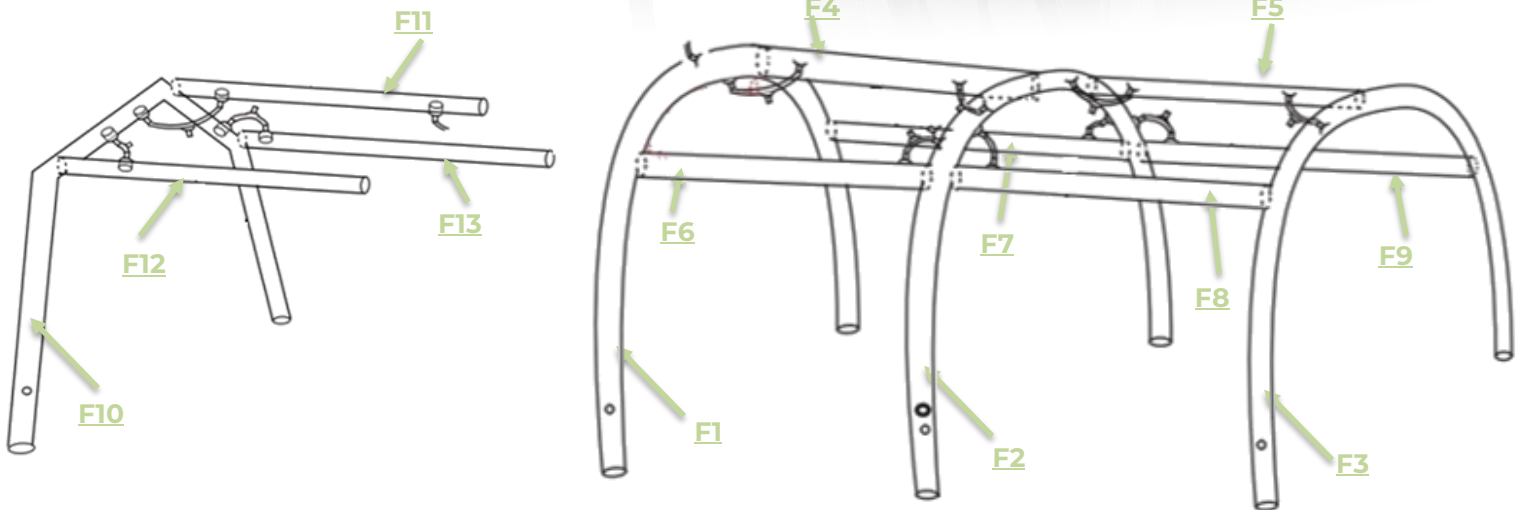

# Parts & Accessories List

## FORTRESS<sup>V2</sup>

CODE: 0190109-001

Part #	Description
<b>Accessories</b>	
0192308-001	Fortress V2 Roof Cover
0192118-002	Fortress V2 Solid Ground Sheet
0200203-000	Air Elite Sunroom
<b>Spare Parts</b>	
9190109-011	Fortress V2 ( <b>F1</b> Beam)
9190109-021	Fortress V2 ( <b>F2</b> Beam)
9190109-031	Fortress V2 ( <b>F3</b> Beam)
9190109-041	Fortress V2 ( <b>F4</b> Beam)
9190109-051	Fortress V2 ( <b>F5</b> Beam)
9190109-061	Fortress V2 ( <b>F6</b> Beam)
9190109-071	Fortress V2 ( <b>F7</b> Beam)
9190109-081	Fortress V2 ( <b>F8</b> Beam)
9190109-091	Fortress V2 ( <b>F9</b> Beam)
9190109-101	Fortress V2 ( <b>F10</b> Beam)
9190109-111	Fortress V2 ( <b>F11</b> Beam)
9190109-121	Fortress V2 ( <b>F12</b> Beam)
9190109-131	Fortress V2 ( <b>F13</b> Beam)
9190109-141	Fortress V2 (Carry Bag)
9099923-00000	Isolating Valve (Canvas & Pro Series)
9099922-00000	Boston Valve (Inflatable Canvas) - Black